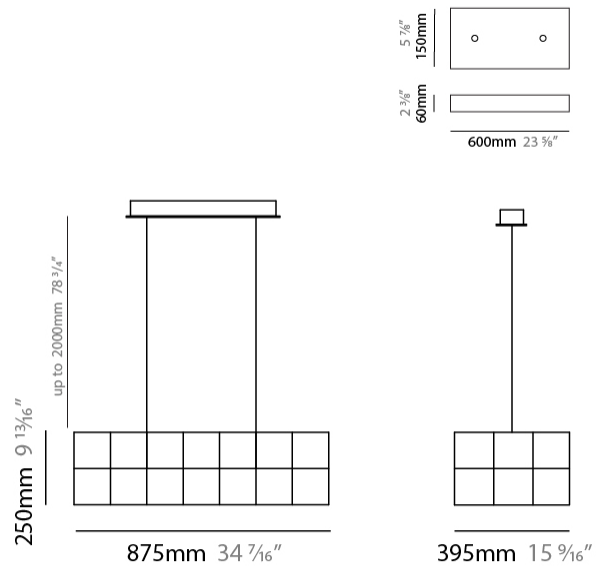

1. To build a product code in our configurator select the specify button on the base model # product page
2. To build a manual product code on this datasheet choose from the options listed below in blue font and add the suffix to the base model #

GENERAL

Series: Cosmos Square
Brand: Quasar
Division: Design
Mounting Type: Suspension
Mounting Location: Ceiling
Subcategory: Ambient

PHYSICAL

Shape: Rectangle
Length (mm): 875
Length (in): 34 7/16
Width (mm): 395
Width (in): 15 9/16
Height (mm): 250
Height (in): 9 13/16
Max. Overall Height (mm): 2250
Max. Overall Height (in): 88 9/16
Light Distribution: Omnidirectional
Weight (kg): 4
Weight (lbs): 8.82
[Fixture Finish: NIC / BRA / BBR](#)
Fixture Material: Metal
Cable Details: 2000mm Cable
Upon Request: Custom Sizes Optional Dowlight upon request

ELECTRICAL

Lamp Type: LED
Input Wattage (W): 57.6
[Dimming: Non-Dimming / Phase Dimming (120vac Only)](#)
Driver Included: Yes
Driver Location: Integrated
Driver Type: Constant Voltage - Universal
Driver Class: Class 2
Input Voltage (V): 120 - 277
Output Voltage (V): 12
Upon Request: (Not included - see components) Integral: 0-10Vdc dimming

LED

Number of LEDs: 96
[Color Temperature (°K): 2400 / 2800](#)
Max. Delivered Lumen (lm): 2880 (2800K)
CRI: >90 CRI
Lamp Life (hrs): 50000

OPTICAL

RATINGS AND CERTIFICATIONS

Certified By: Certified for North American Standards
IP rating: IP20